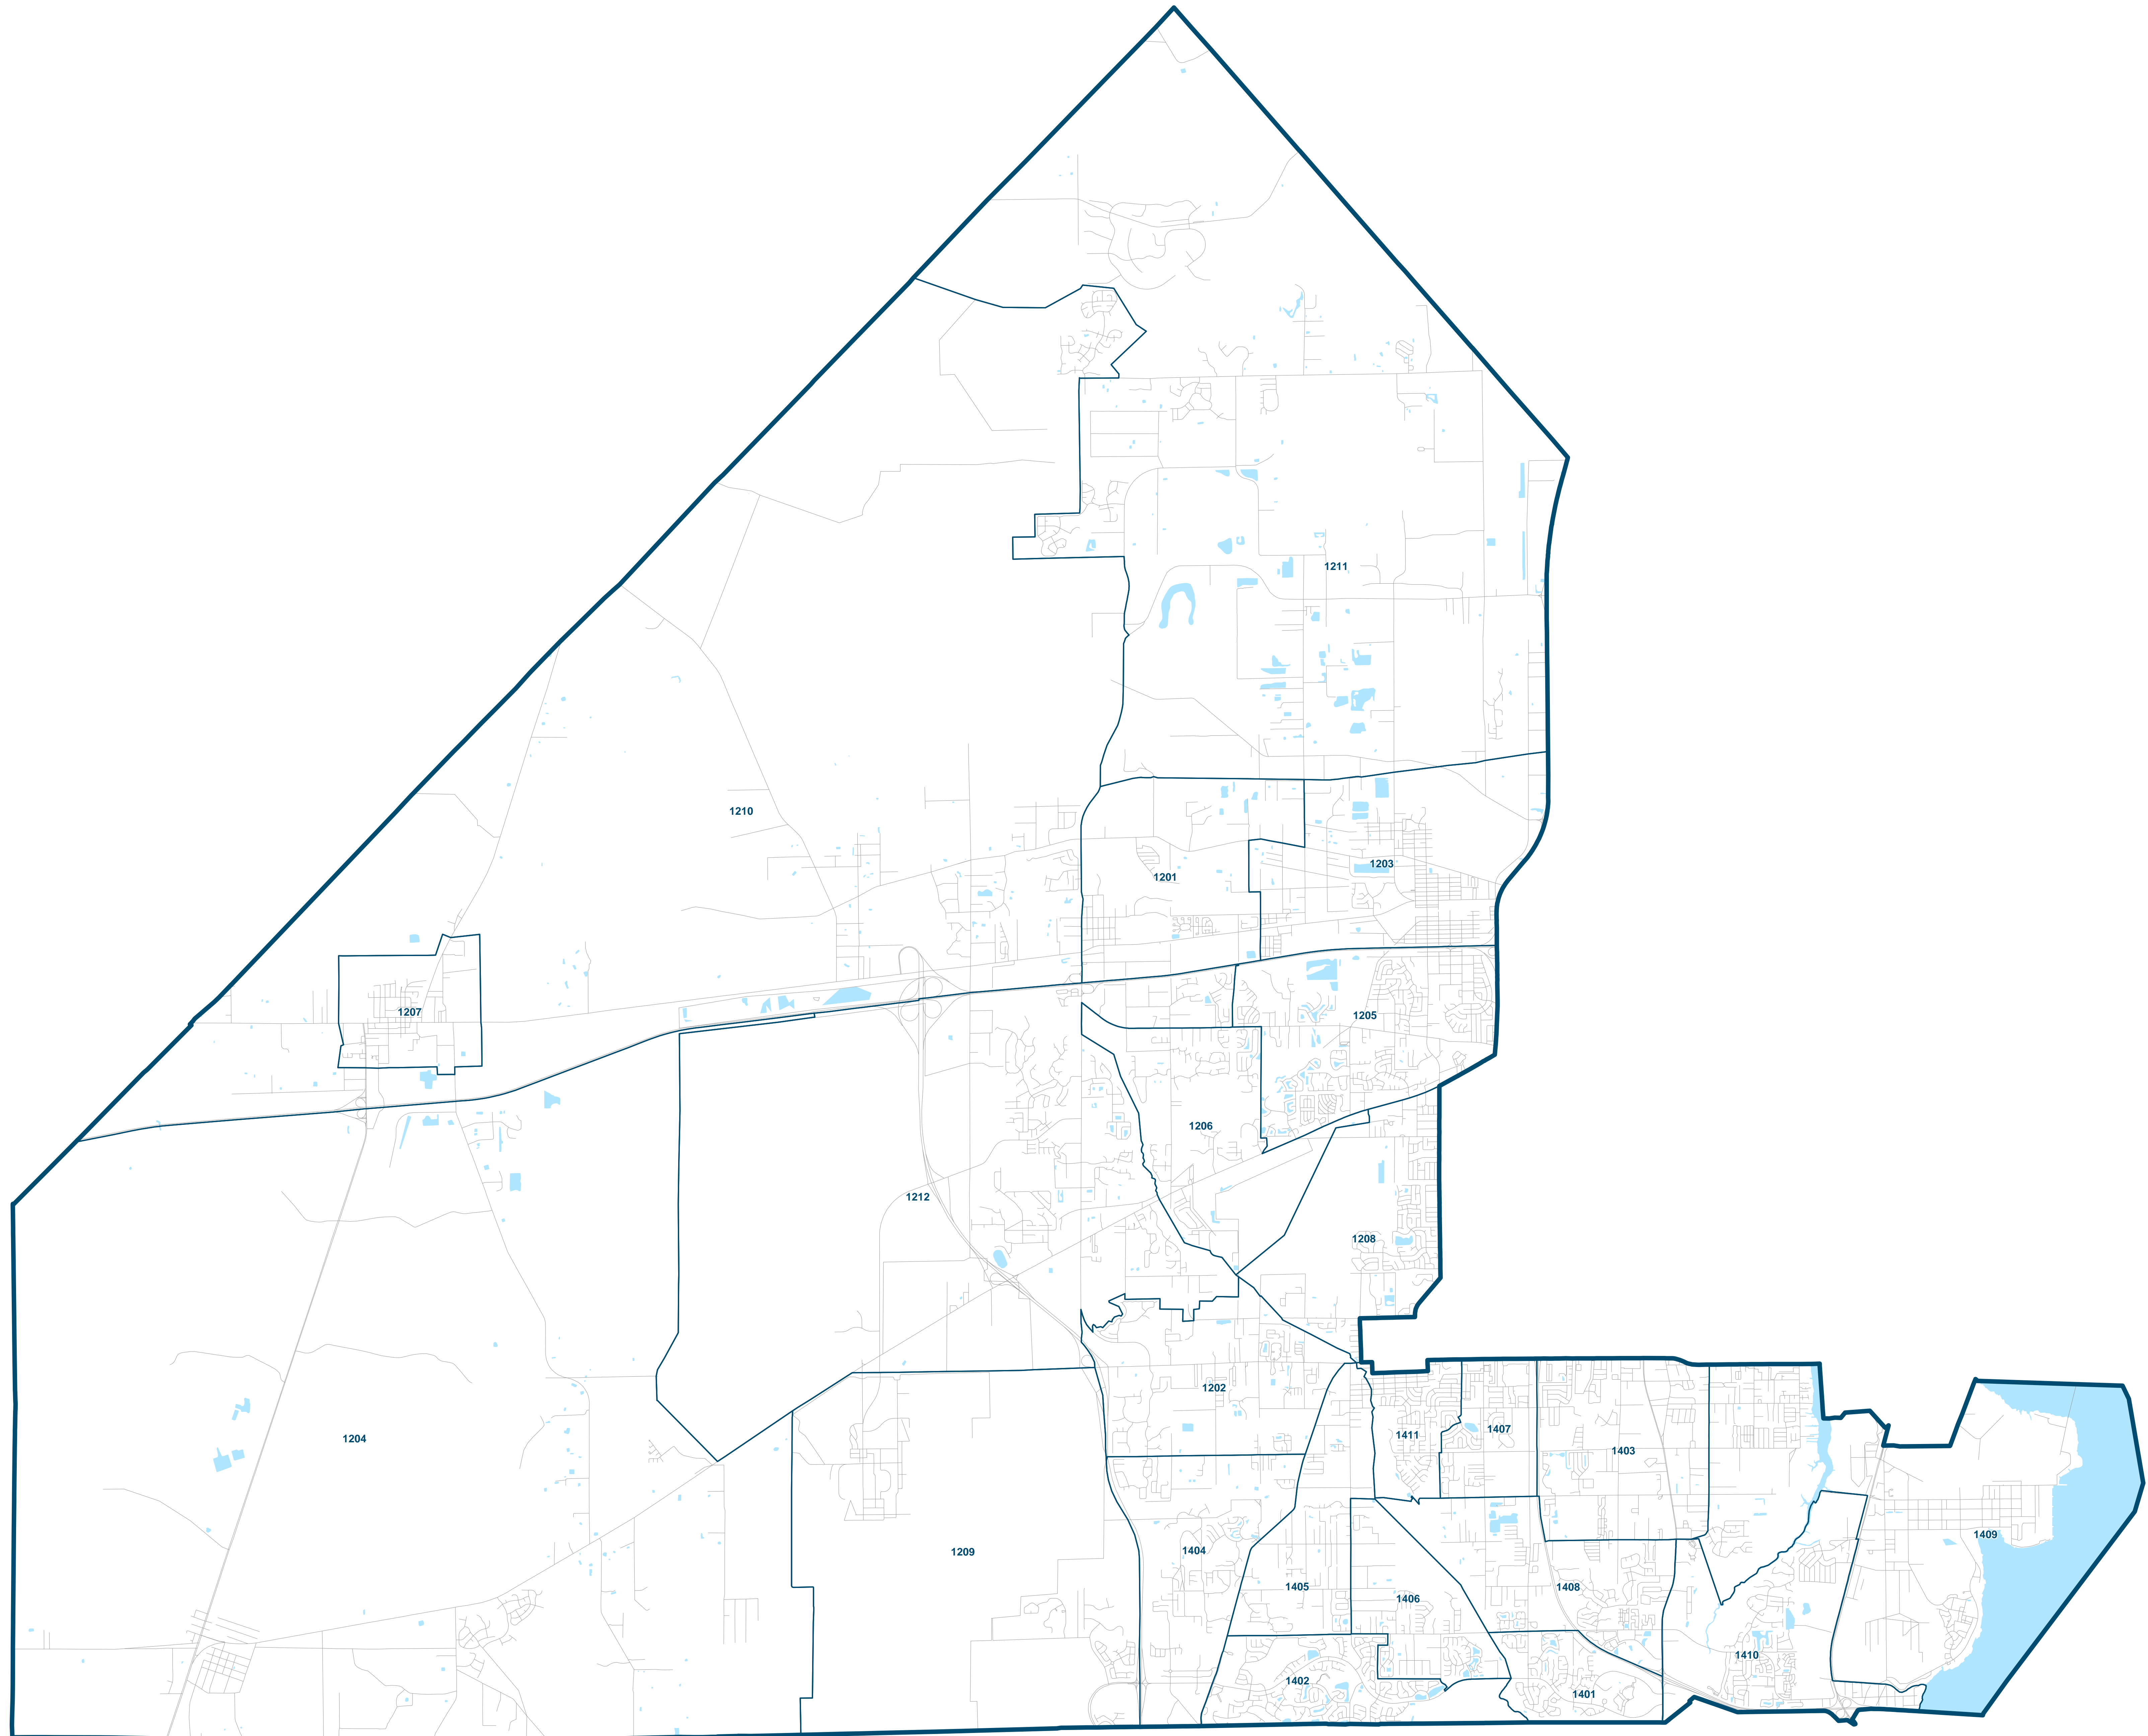

Duval County Supervisor of Elections 2024 School Board District 6