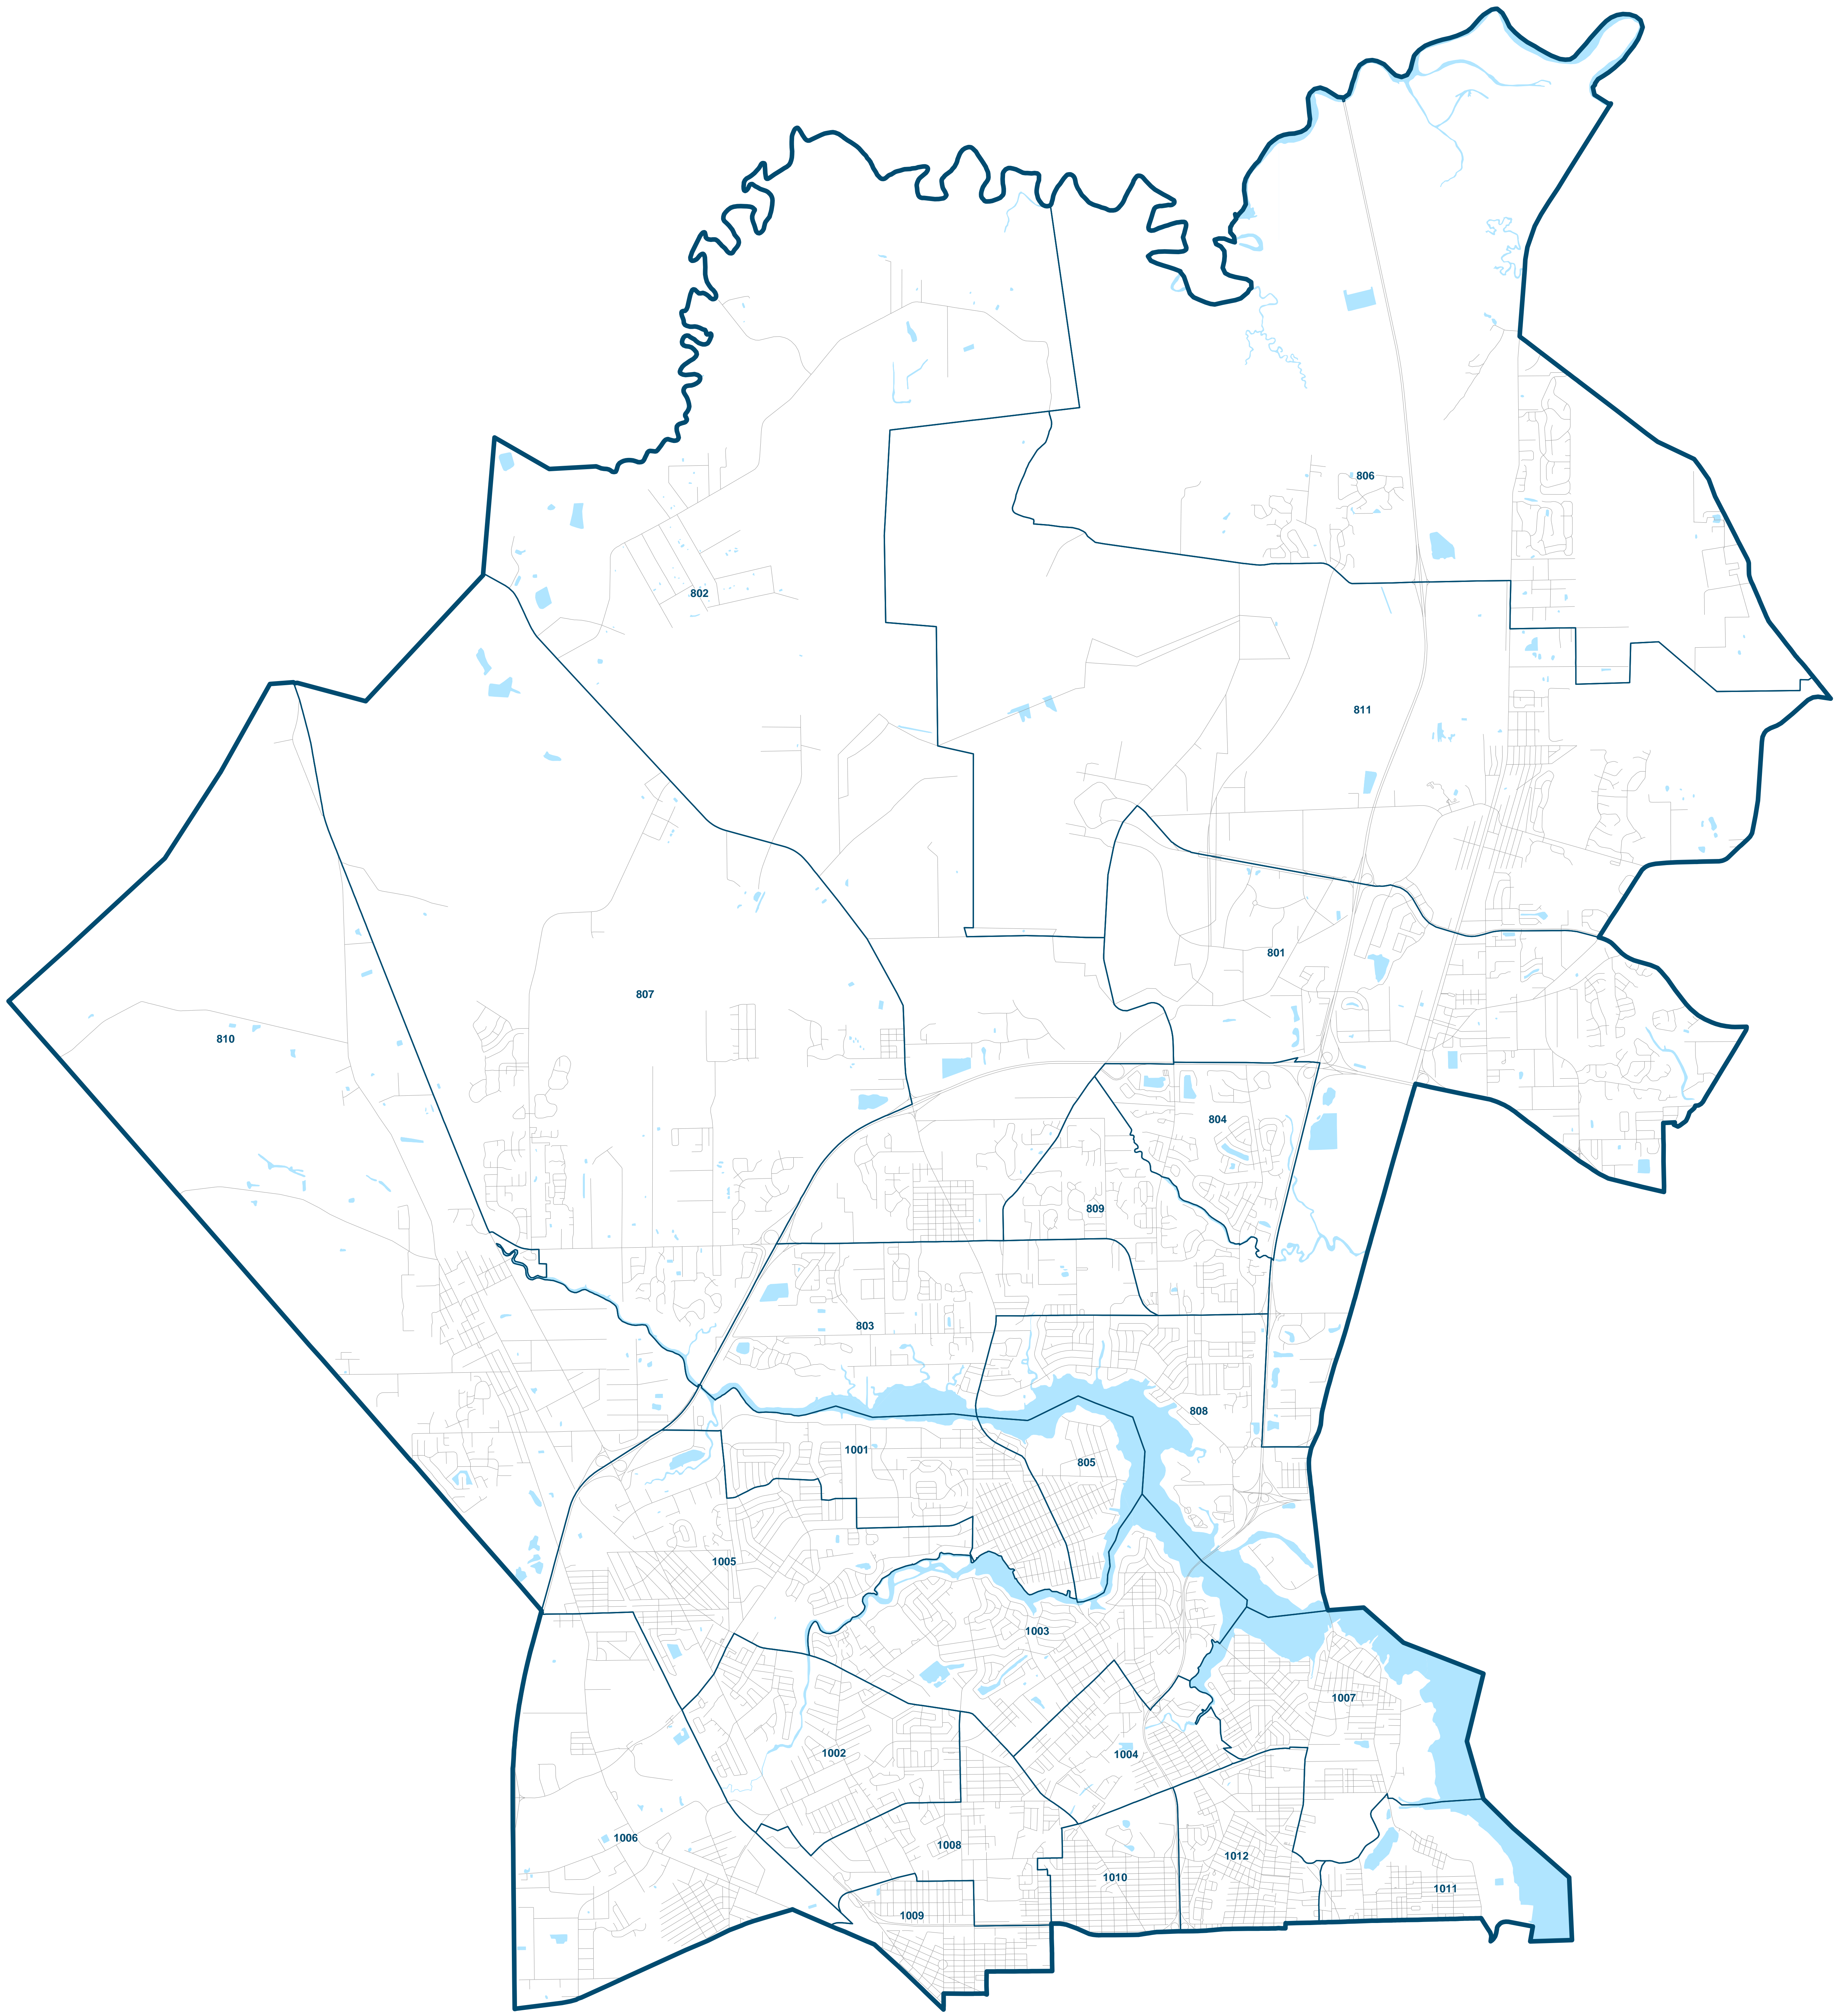

Duval County Supervisor of Elections 2024 School Board District 4