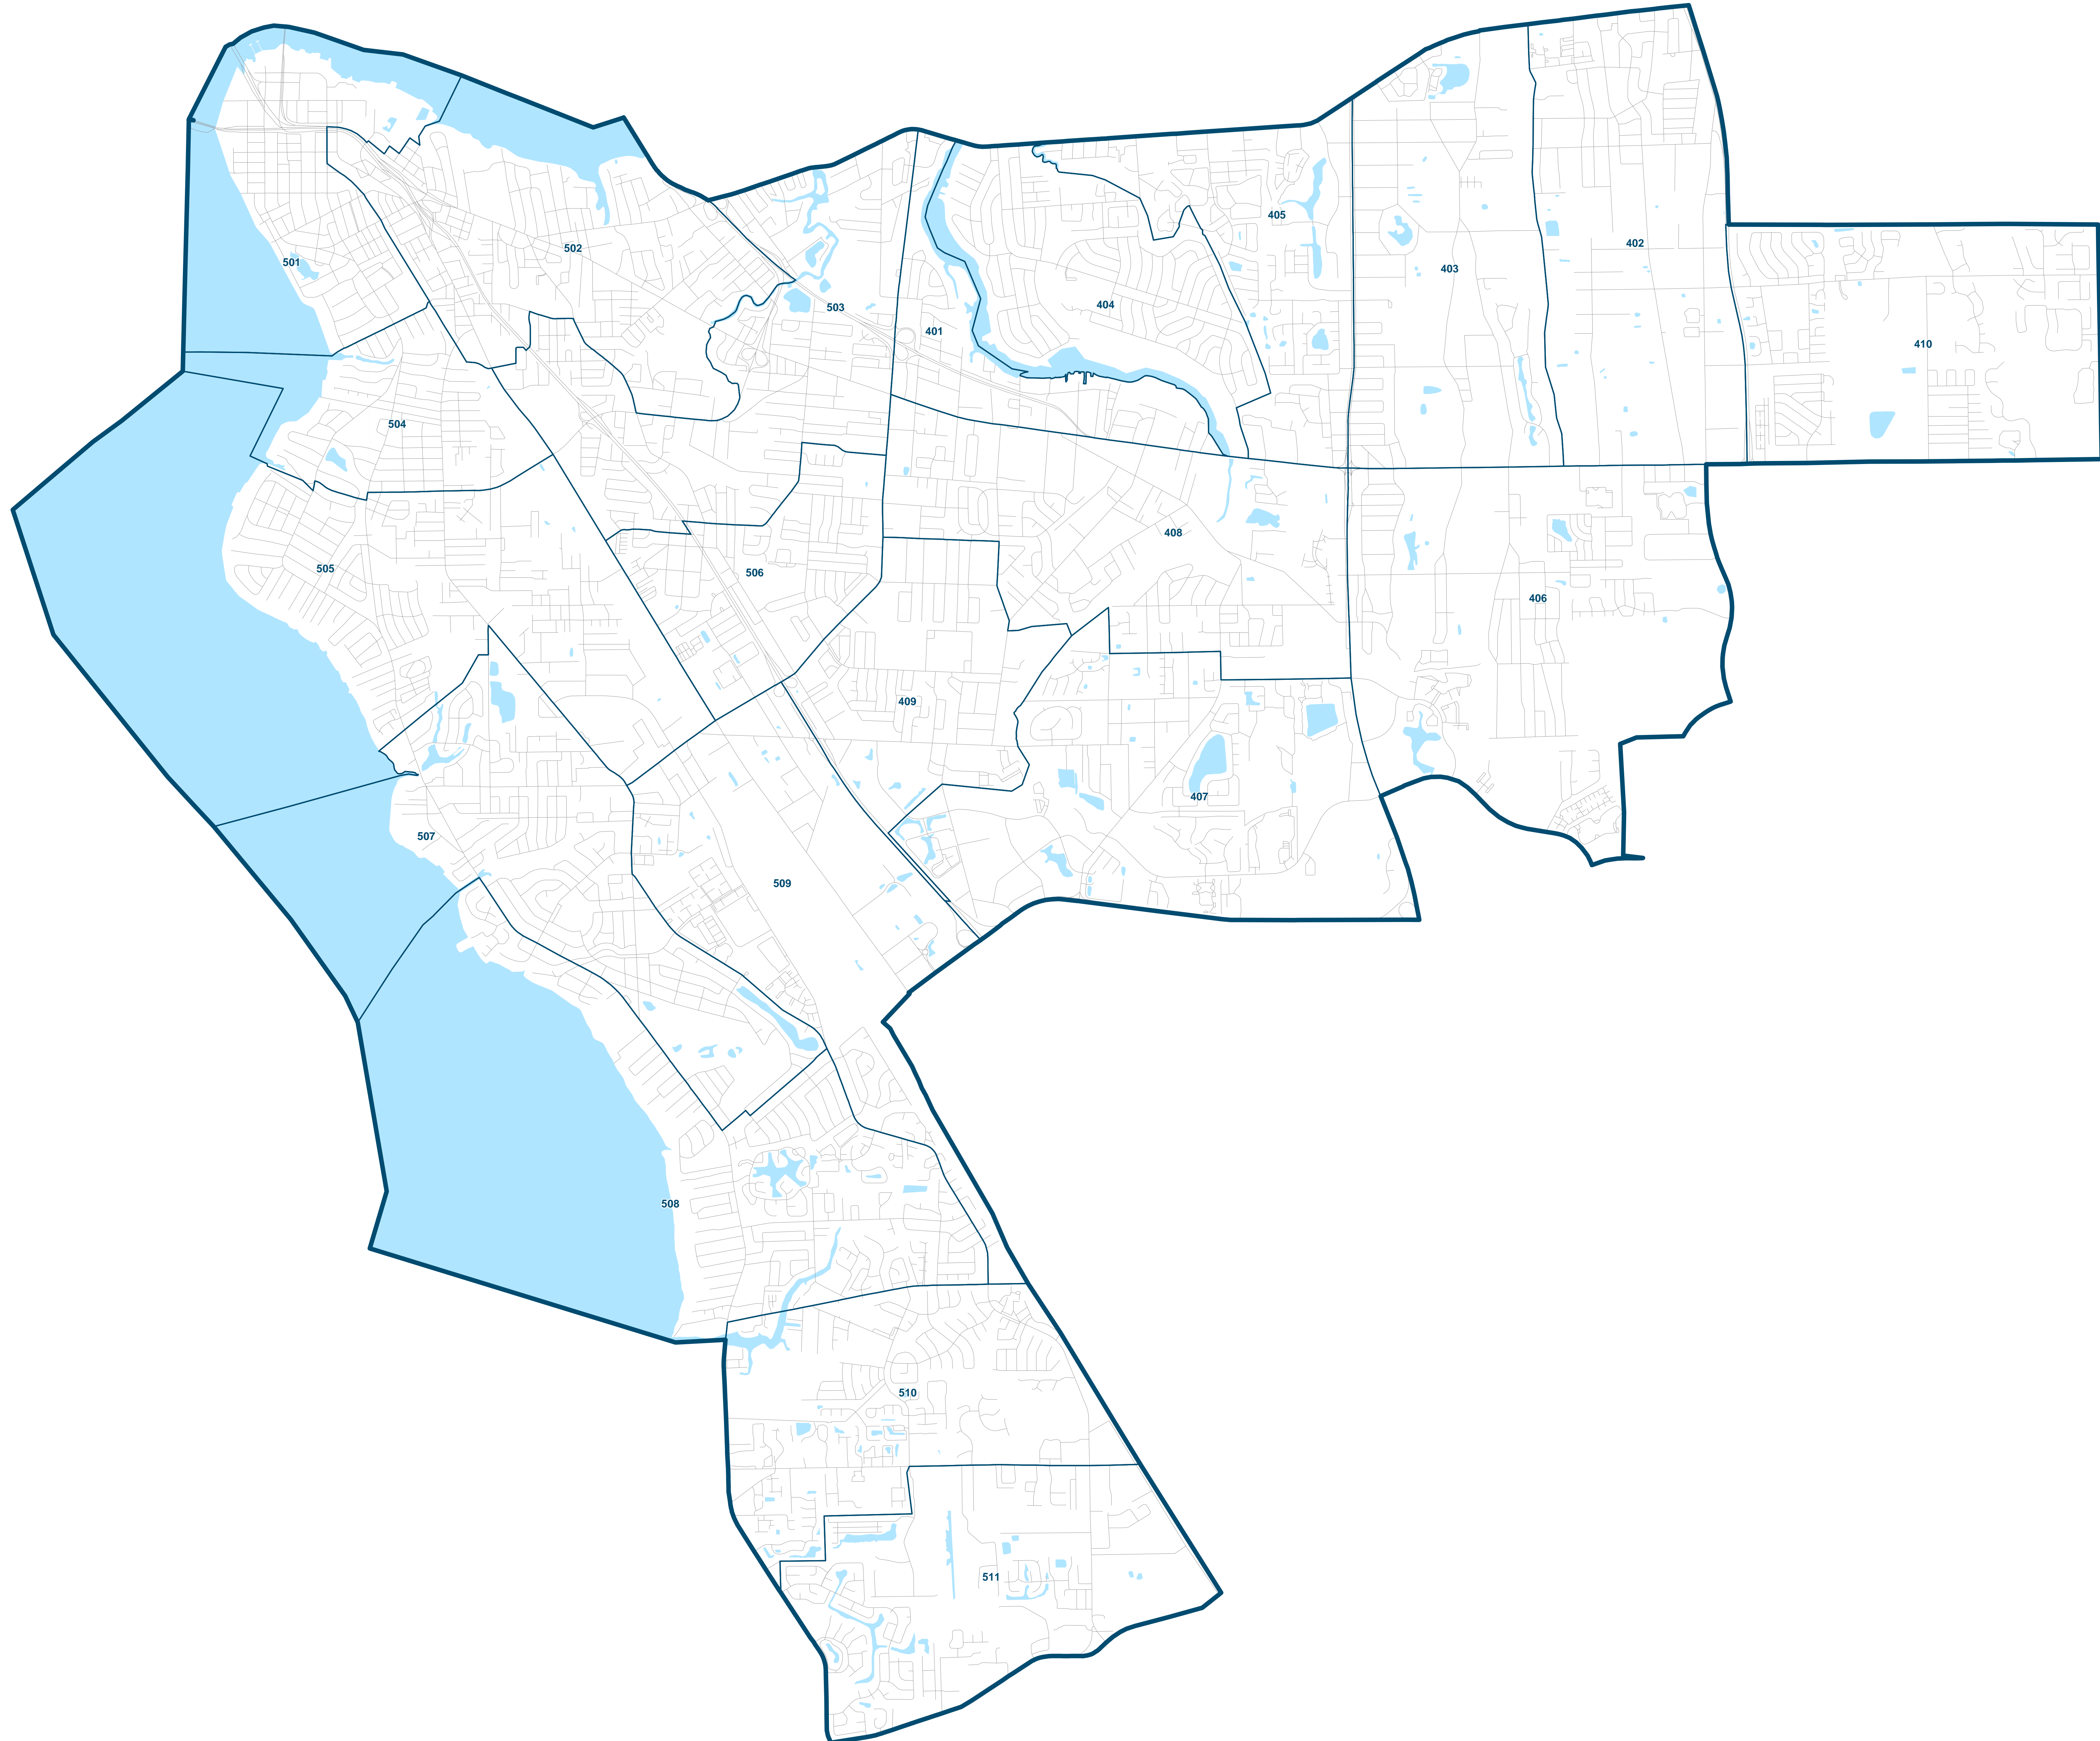

Duval County Supervisor of Elections 2024 School Board District 3